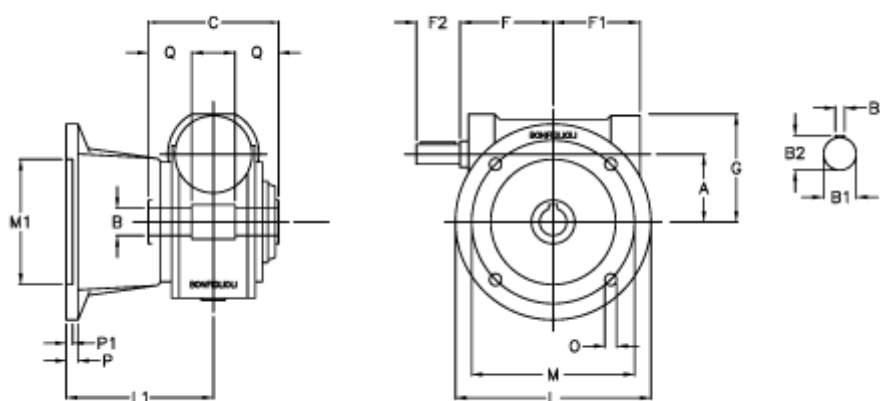

# Data Sheet

Article number: 3901049080600

Description: Worm gear with solid input shaft  
VF 49FA-80-HS

## Measures

a	= 49.5	F1 = 63	P = 12
B	= 25	F2 = 40	P1 = 10
B1	= 16	g = 80	Q = 22.5
B2	= 18.0	L = 125	
B3	= 5	L1 = 115	
C	= 82	m = 90	
Description	= VF 49FA-xx-HS	M1 = 70	
F	= 65	O = 10.5	